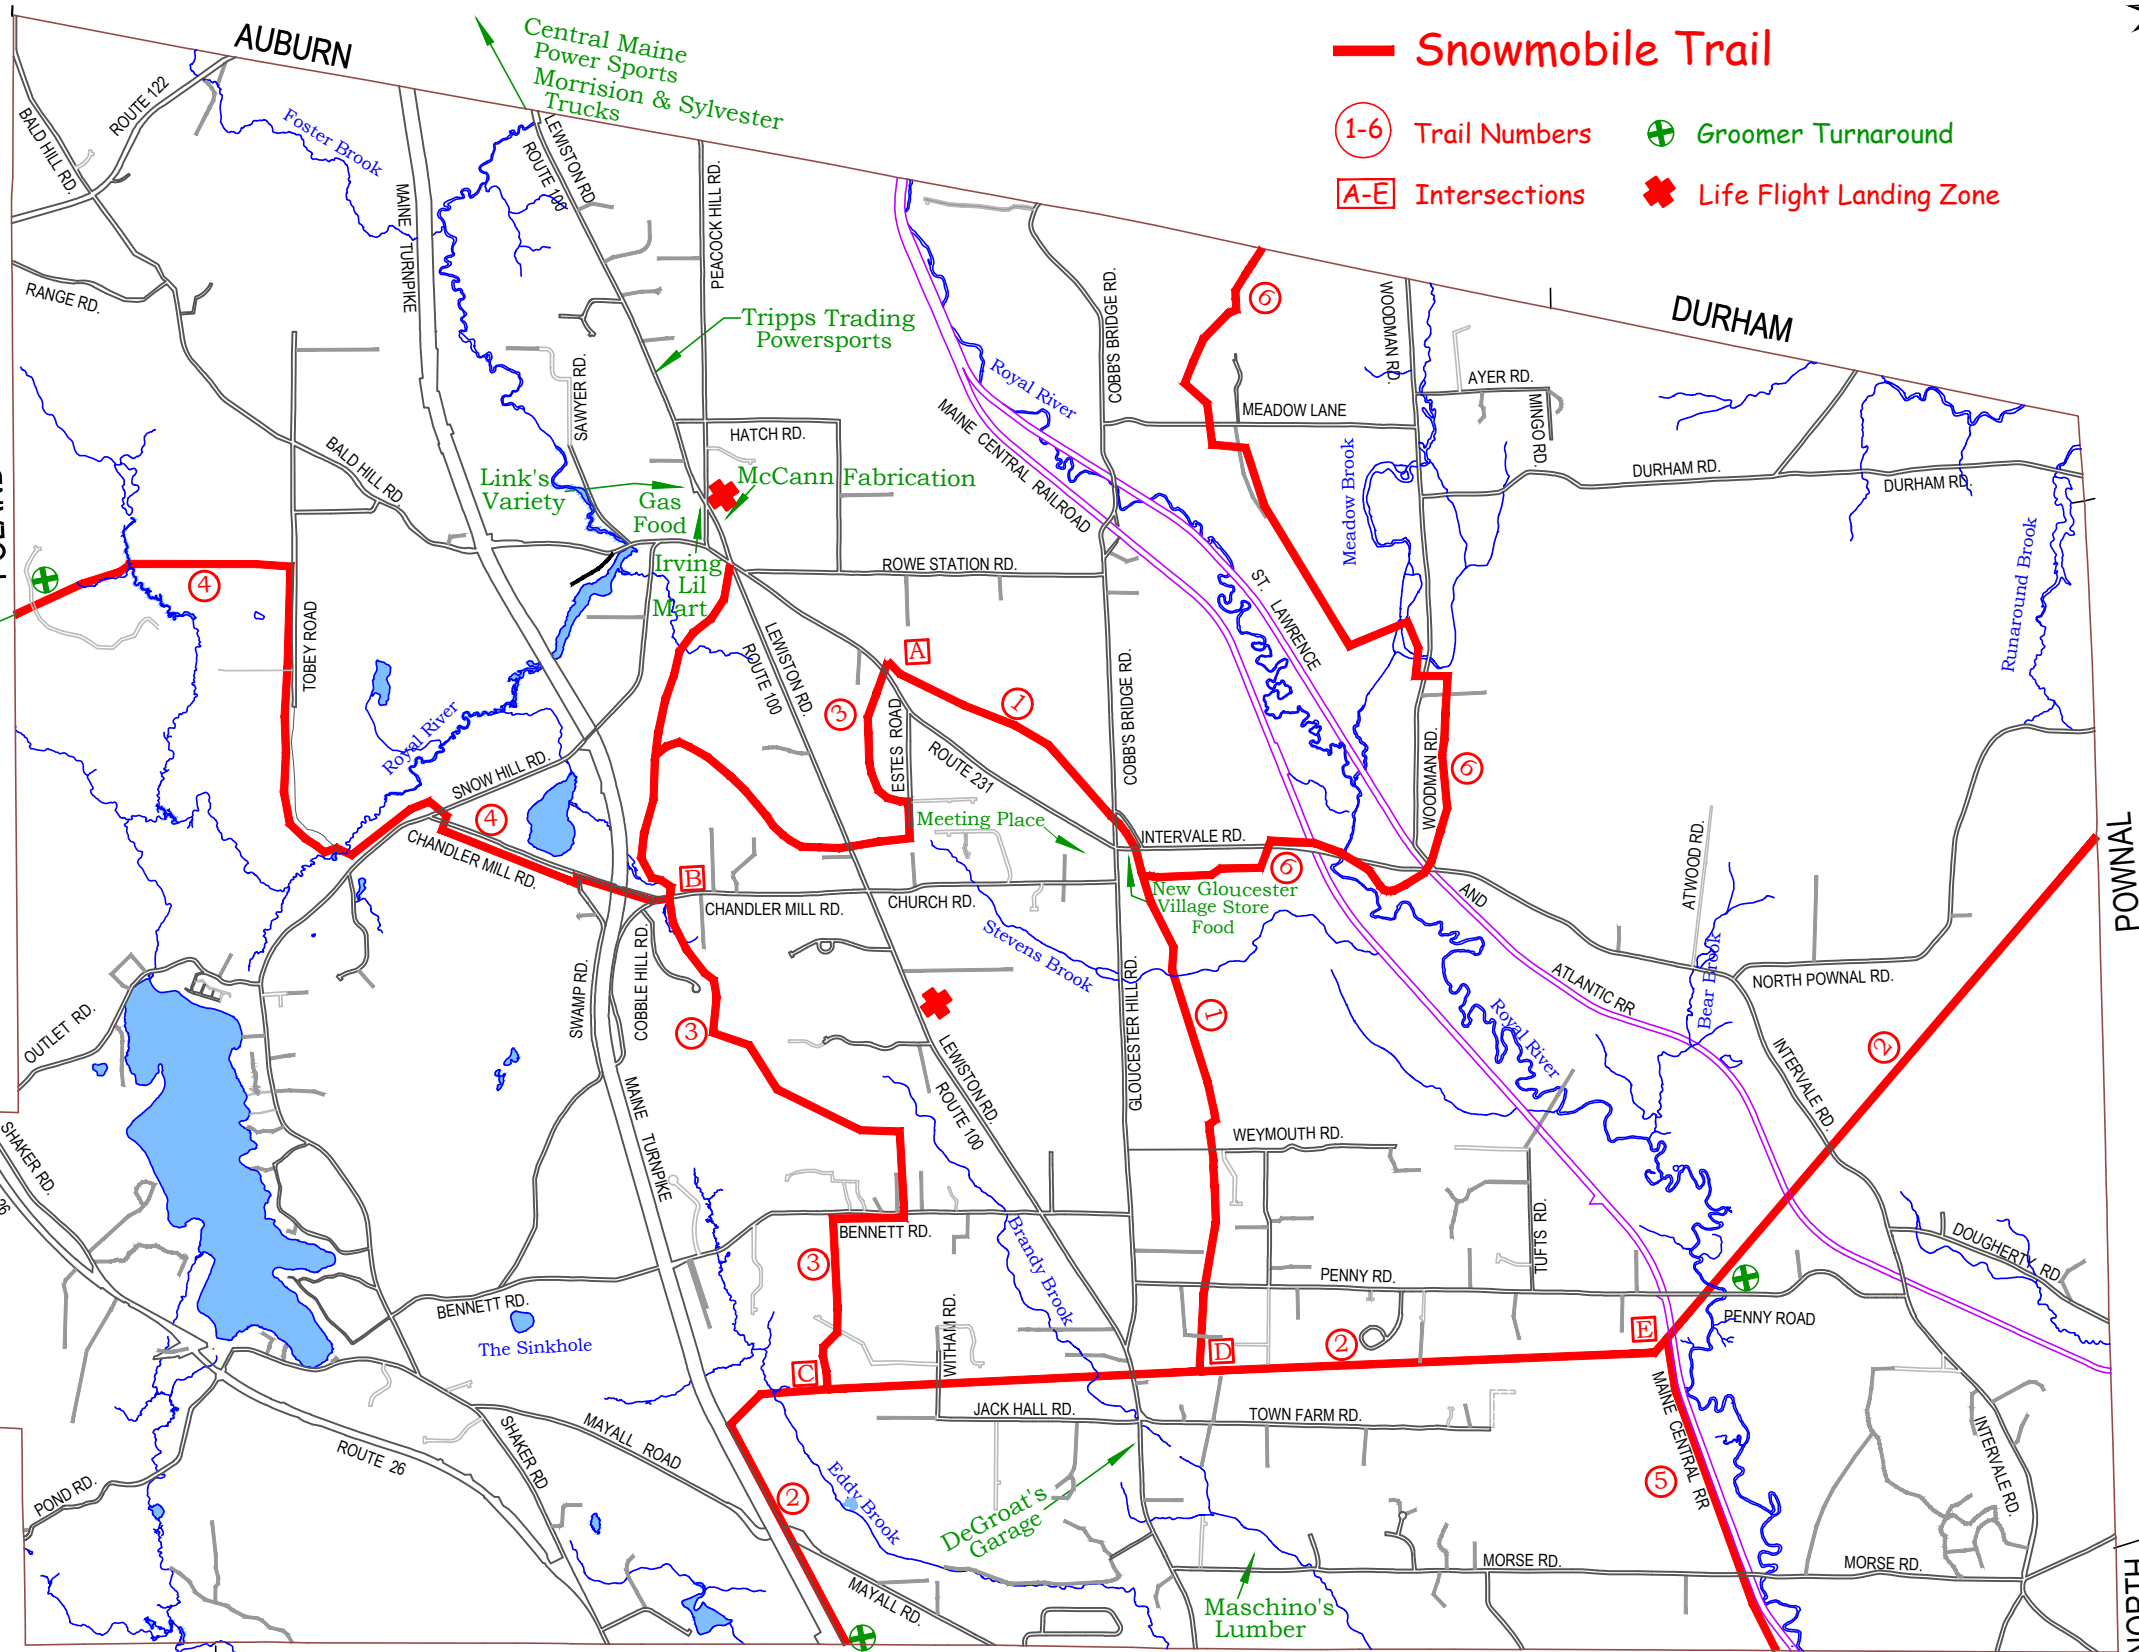

# New Gloucester Snowmobile Trail Map 2022-2023

## Royal River Riders Snowmobile Club

PO Box 21, New Gloucester, ME 04260  
www.royalriverriders.com

Members needed: We meet on the first Wednesday of every month at the Old Firehouse behind the New Gloucester Town Hall, 385 Intervale Road, at 7:00 PM. The location is noted on this map.

- Snowmobile Trail
- 1-6 Trail Numbers
- + Groomer Turnaround
- A-E Intersections
- ✦ Life Flight Landing Zone

PLEASE STAY ON MARKED TRAILS  
RESPECT PRIVATE PROPERTY  
WARNING: TRAILS MAY CHANGE  
WITHOUT NOTICE