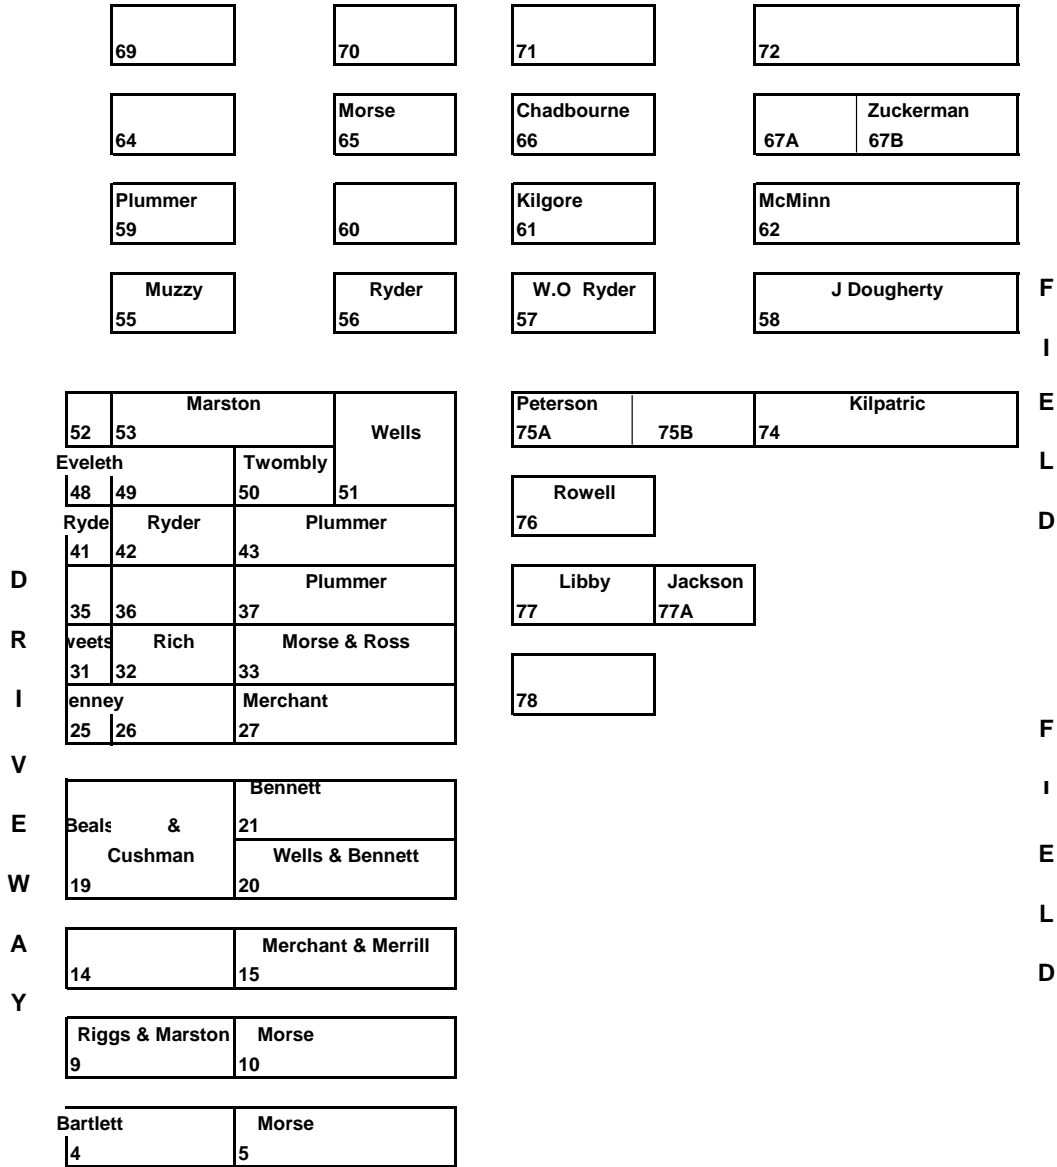

**Webber Cemetery**

1375 Intervale Road

PINELAND CEMETERY

Intervale Road (ROUTE 231)

Map not to scale but for informational use only

4/20/2023

Lot Owners

D  
R  
I  
V  
E  
W  
A  
Y