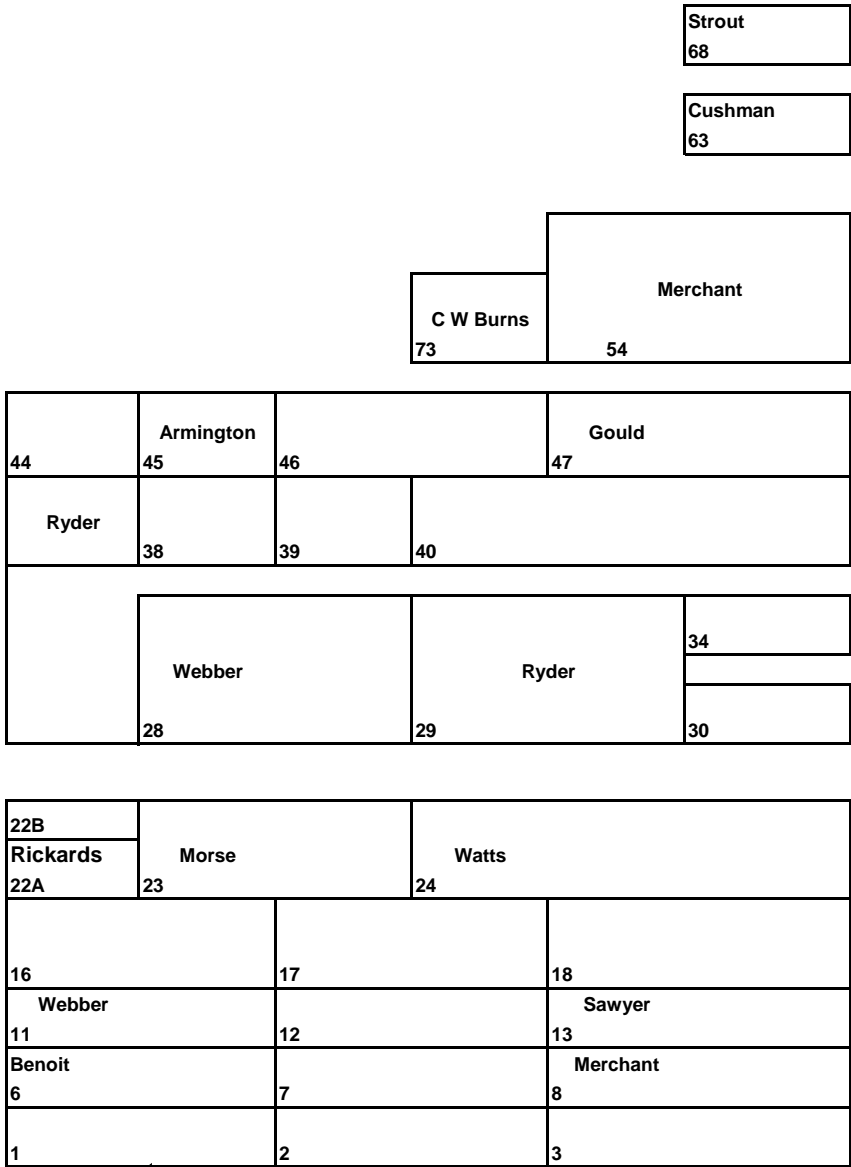

**Webber Cemetery**

1375 Intervale Road

PINELAND CEMETERY

Intervale Road (ROUTE 231)

Map not to scale but for informational use only

4/20/2023

Lot Owners

D  
R  
I  
V  
E  
W  
A  
Y

D  
R  
I  
V  
E  
W  
A  
Y

F  
I  
E  
L  
D  
F  
I  
E  
L  
D