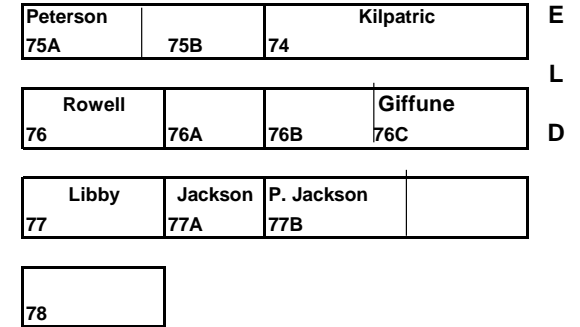

Webber Cemetery

1375 Intervale Road

PINELAND CEMETERY

Intervale Road (ROUTE 231)

Email ngcemetery.steve@gmail.com

Sexton Steven Libby
Tel: 207-576-4311