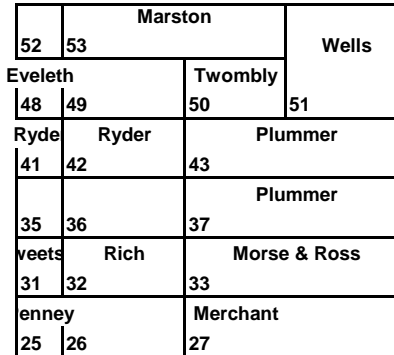

Webber Cemetery

1375 Intervale Road

PINELAND CEMETERY

Intervale Road (ROUTE 231)

Email ngcemetery.steve@gmail.com

Sexton Steven Libby
Tel: 207-576-4311