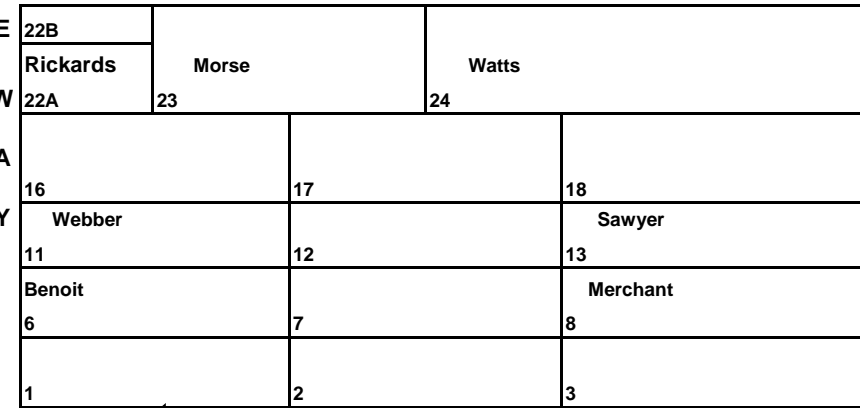

Webber Cemetery

1375 Intervale Road

PINELAND CEMETERY

Intervale Road (ROUTE 231)

Email ngcemetery.steve@gmail.com

Sexton Steven Libby
Tel: 207-576-4311