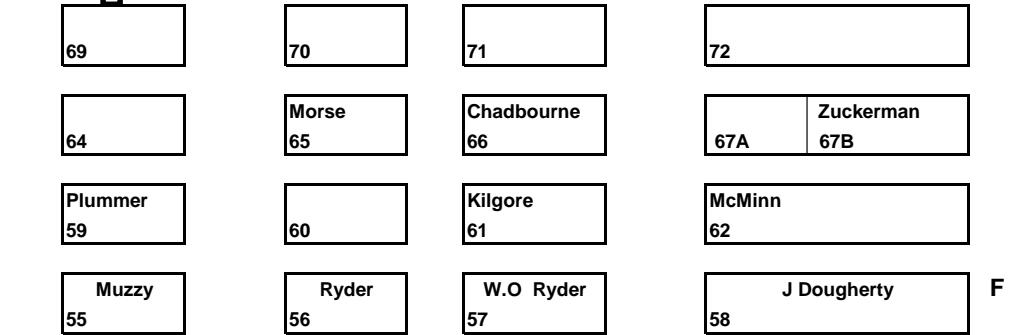

Webber Cemetery

1375 Intervale Road

PINELAND CEMETERY

Intervale Road (ROUTE 231)

Email ngcemetery.steve@gmail.com

Sexton Steven Libby
Tel: 207-576-4311