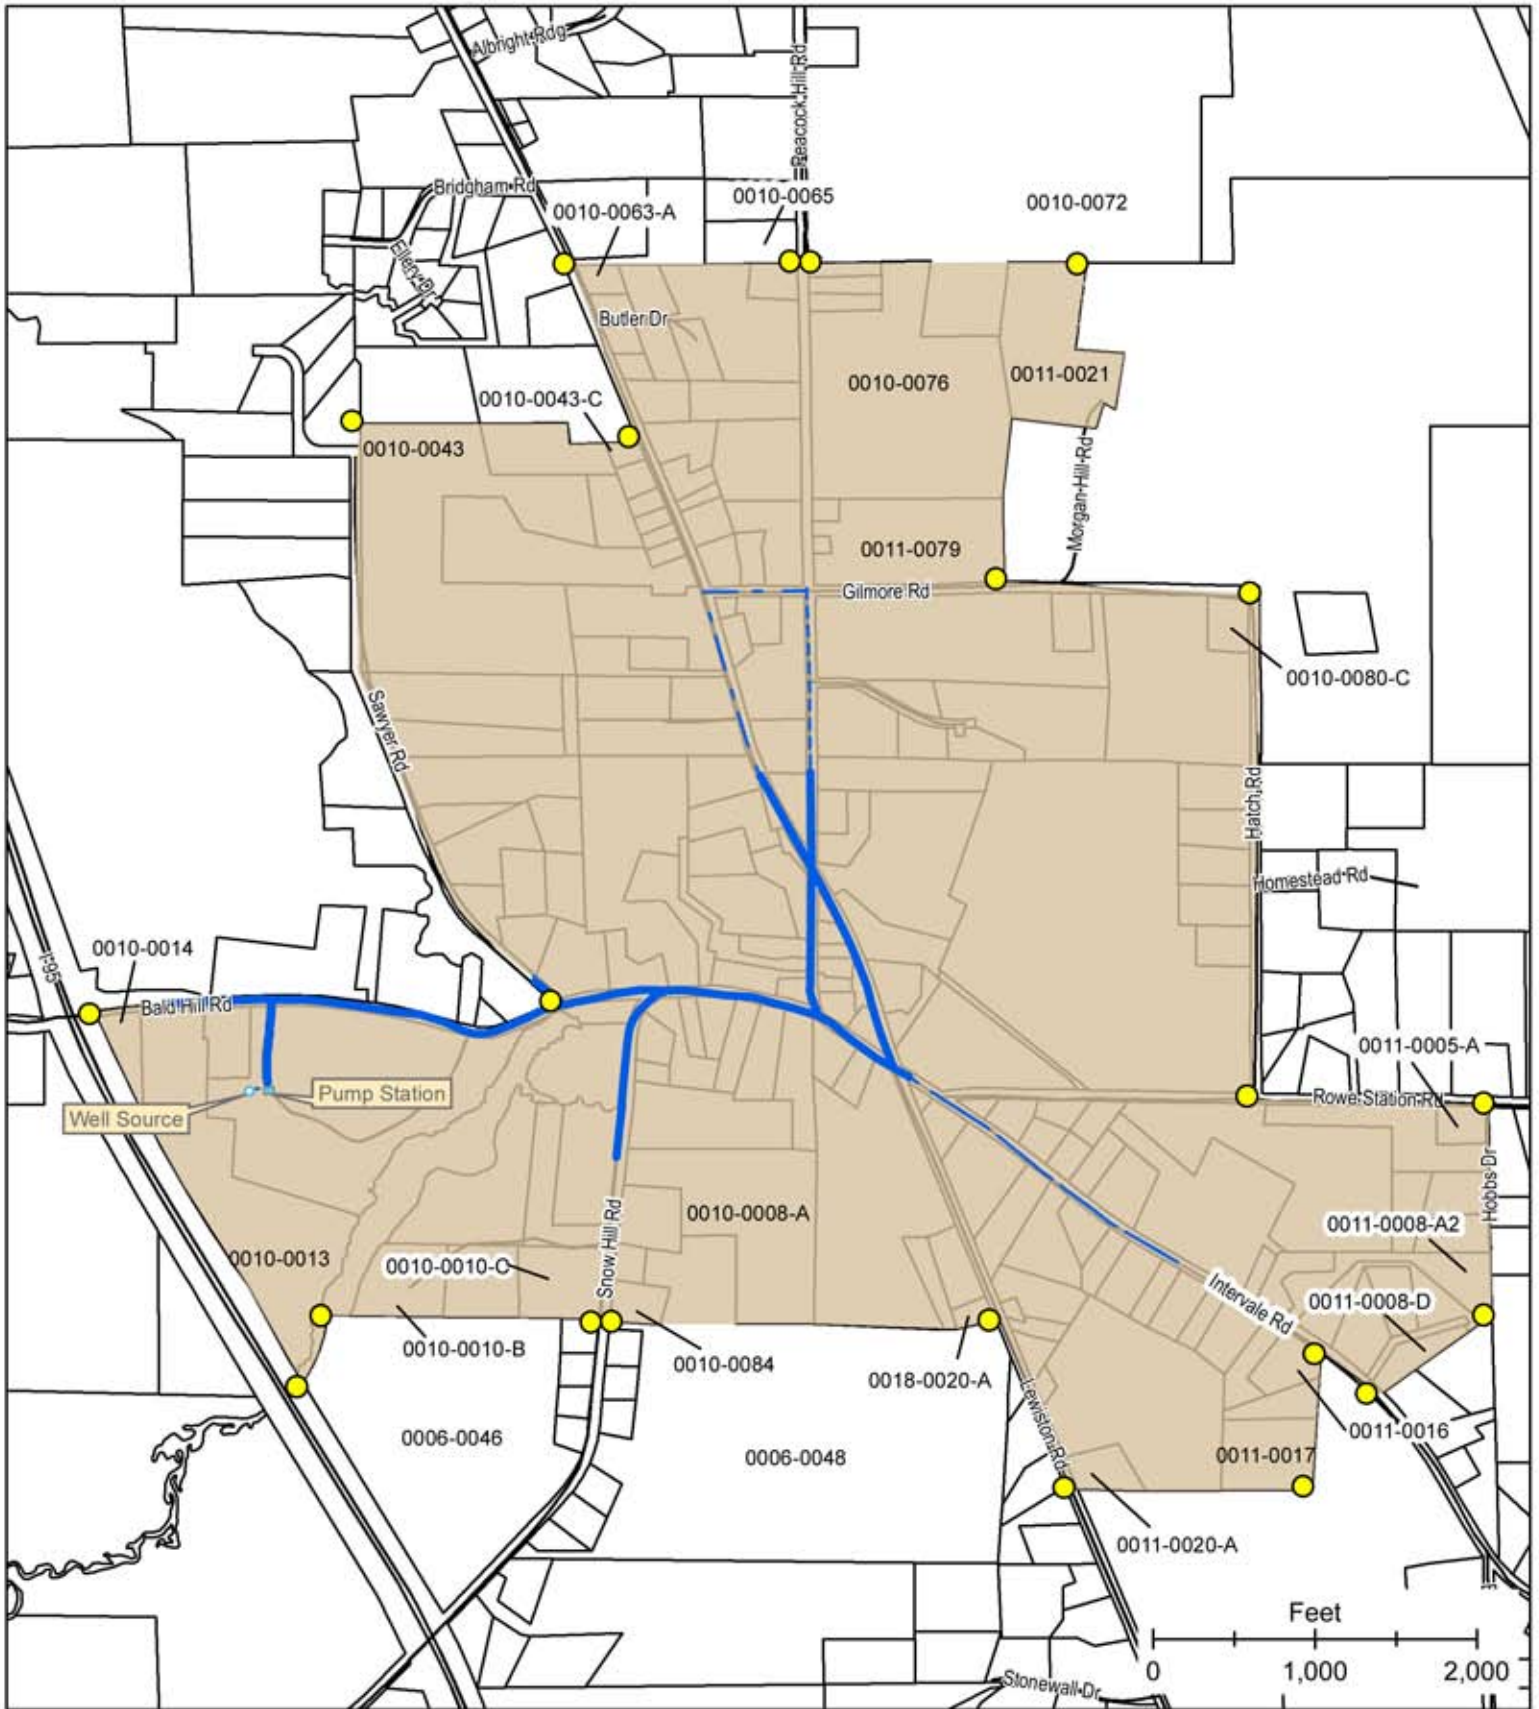

# New Gloucester Water District

## Legend

-  Water District
-  Distribution Mains
-  Possible Future Main Extensions